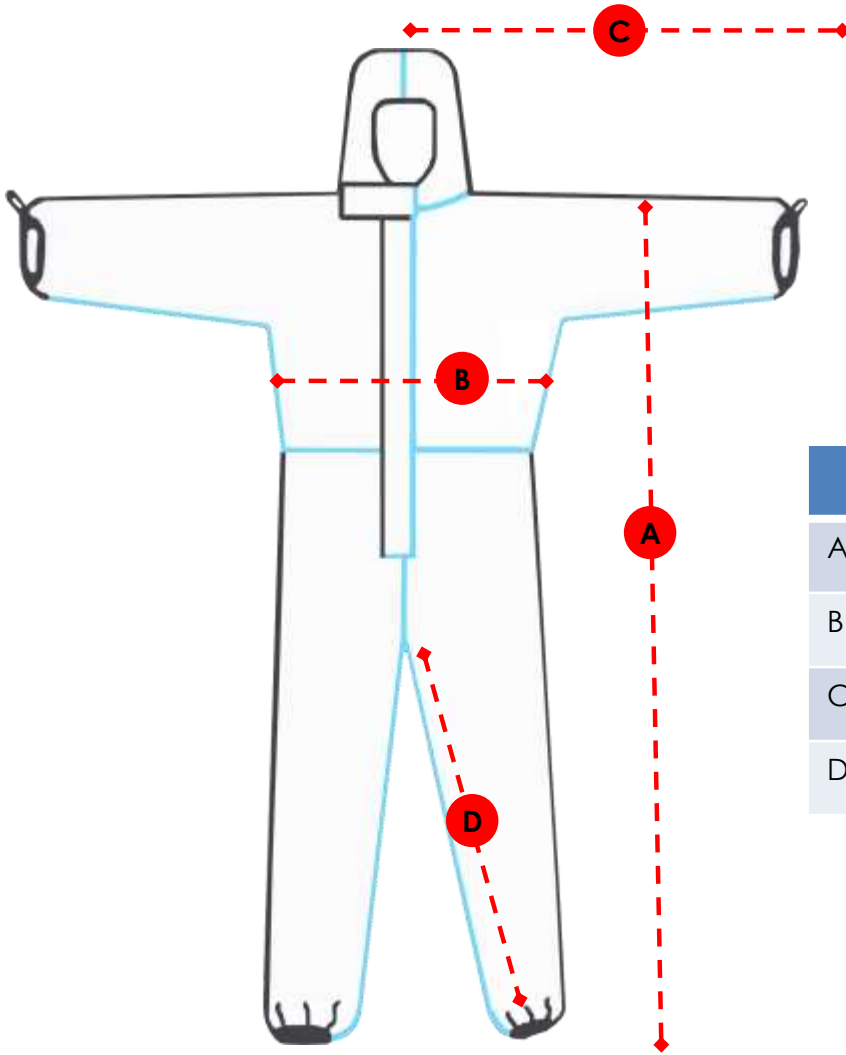

Product ID:	FAI/PPE-2022
Product Description:	Isolation Coverall
Material:	Non-woven PP+PE
Color:	White
Product Size:	M, L, XL, XXL
Fabric Weight:	65gms, +/- 2gms
MOQ:	3,000 pcs
Delivery Time:	1 month
Capacity:	500,000 pcs/month
Packing per Pc:	1 pc per Polybag
Packing per Carton:	50 pcs per Export Carton
Export Carton:	5-ply Carton Printed on 4 Sides
Carton Dimensions:	60 x 26 x 59 cm
Origin:	China
HS Code:	6210 10
Standards:	EN ISO 13688: 2013; EN 14605: 2005 +A1: 2009; EN ISO 13982-1: 2004 +A1: 2010; EN 13034: 2005 +A1: 2009; EN 1073-2: 2002; EN 14126: 2003 +AC: 2004; EN 1149-5: 2018; EN 14325: 2004
Certification:	EU Type-Examination Certificate

[More Photos – Click here](#)

Measurements Overview

Dimensions of Finished Product

Size (cm)	M	L	XL	2XL	Tolerance
A: Length	170	175	180	185	- / + 2cm
B: Chest width	64	67	70	73	- / + 2cm
C: CB to wrist	92	93	95	97	- / + 2cm
D: Inseam	80	82	84	86	- / + 2cm